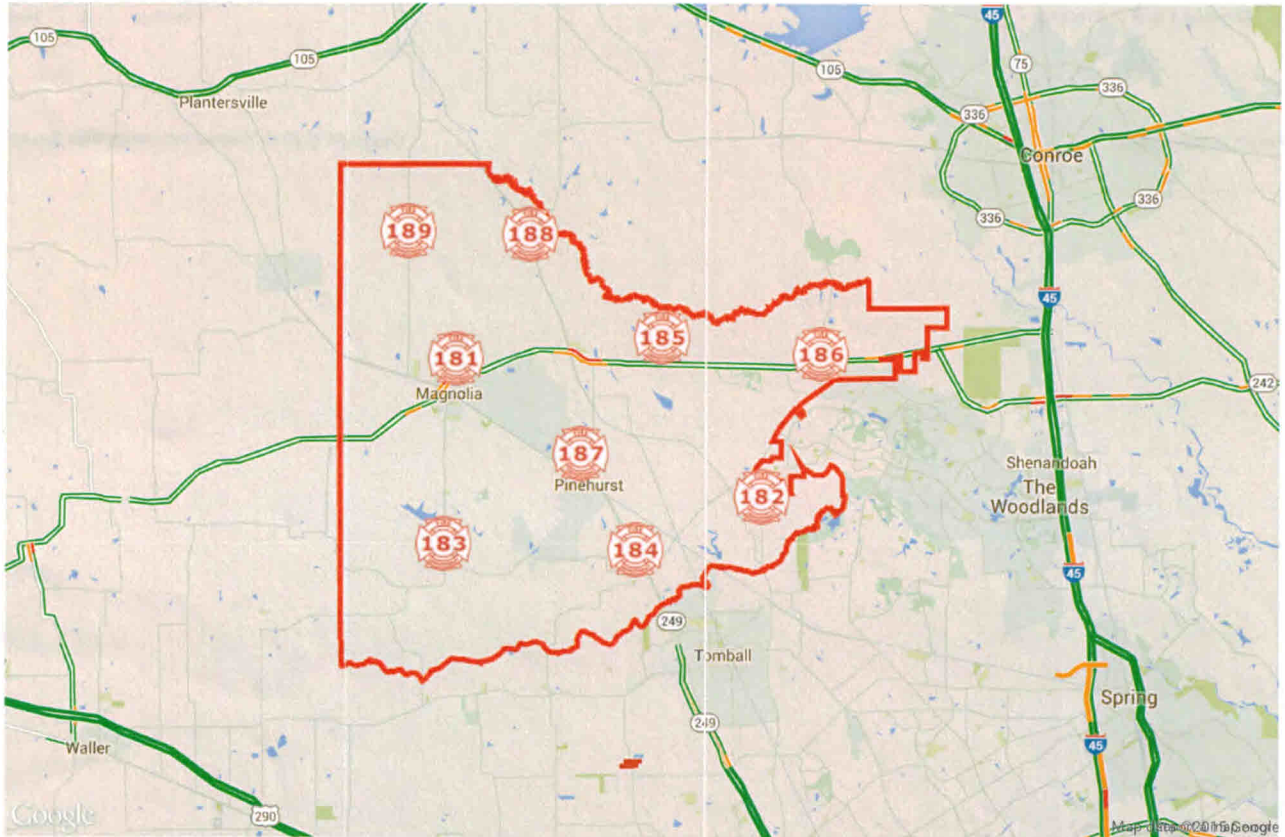

- Home
- About MCESD #10
- What is an ESD?
- Calendar
- Public Notices
- Tax Rates
- Contact Us
- Links

You are here: [Home](#) / Coverage Area

Coverage Area

Show 10 entries

Search

	Title	Description
	Station 181	18215 Buddy Riley Blvd, Magnolia, TX, 77354
	Station 182	27114 FM 2978 Rd, Magnolia, TX, 77354
	Station 183	26555 Nichols Sawmill Rd, Magnolia, TX, 77355
	Station 184	27610 Decker Prairie-Rosehill Rd., Magnolia, TX, 77355
	Station 185	11515 FM 1488 Rd, Magnolia, TX, 77354